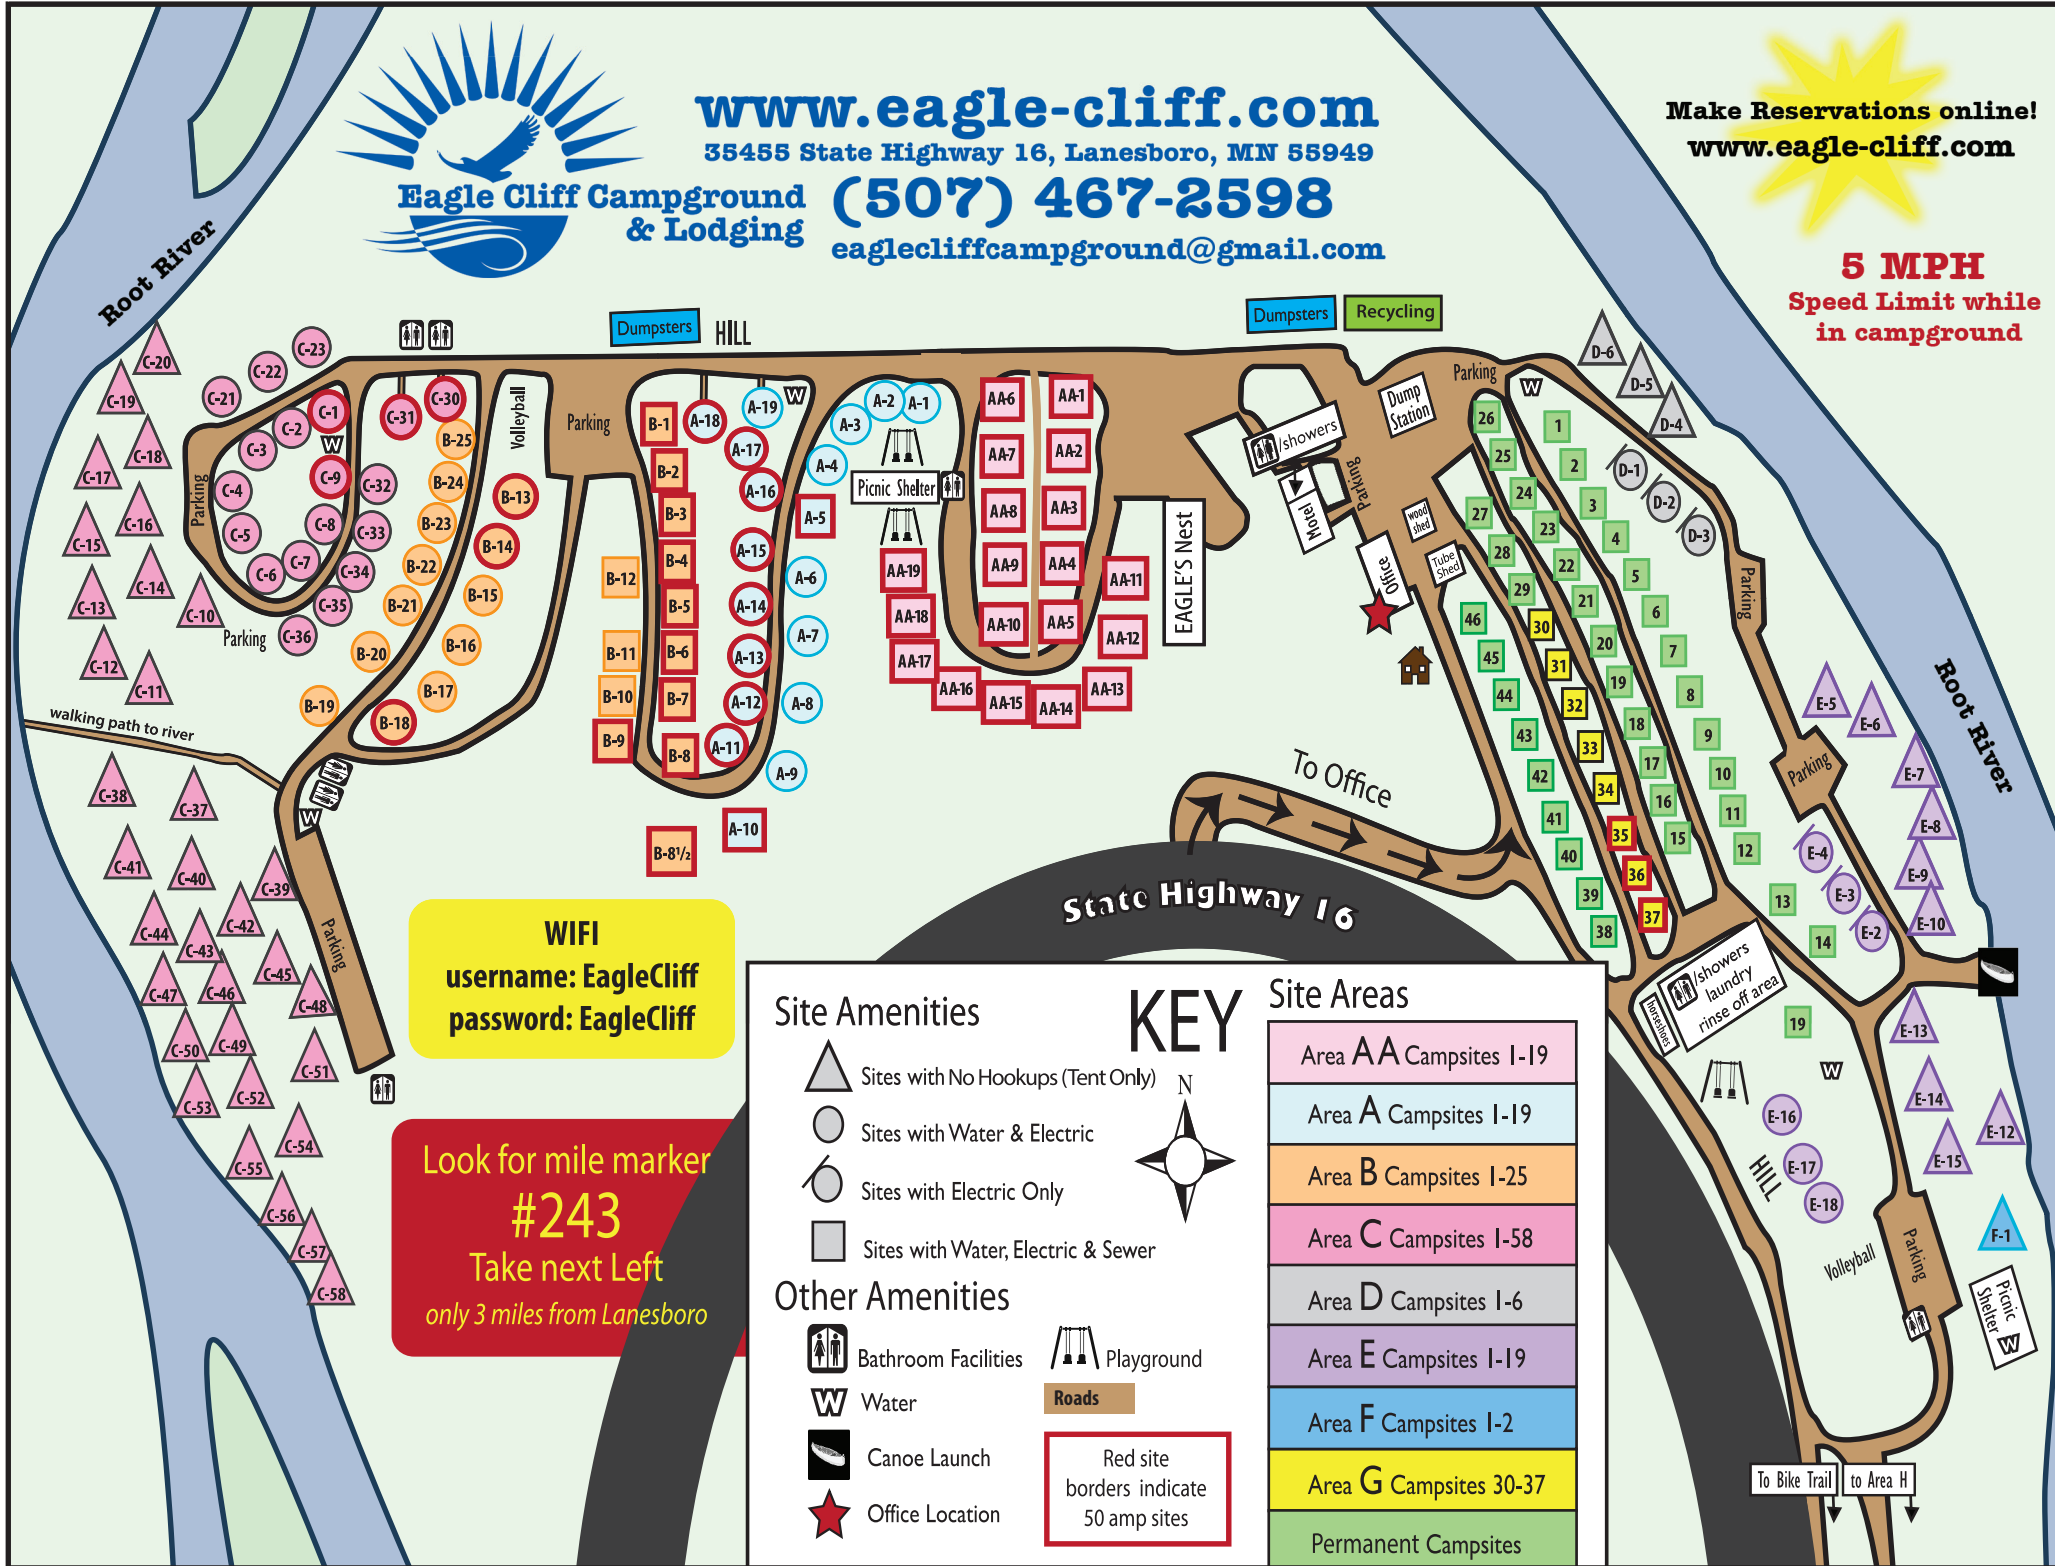

www.eagle-cliff.com

35455 State Highway 16, Lanesboro, MN 55949

Eagle Cliff Campground & Lodging (507) 467-2598

eaglecliffcampground@gmail.com

Make Reservations online!

www.eagle-cliff.com

5 MPH
Speed Limit while
in campground

WIFI
username: EagleCliff
password: EagleCliff

Look for mile marker
#243
Take next Left
only 3 miles from Lanesboro

Site Amenities

- Sites with No Hookups (Tent Only)
- Sites with Water & Electric
- Sites with Electric Only
- Sites with Water, Electric & Sewer

Other Amenities

- Bathroom Facilities
- Water
- Canoe Launch
- Office Location
- Playground
- Roads**
- Red site borders indicate 50 amp sites

KEY

Site Areas

Area AA Campsites 1-19
Area A Campsites 1-19
Area B Campsites 1-25
Area C Campsites 1-58
Area D Campsites 1-6
Area E Campsites 1-19
Area F Campsites 1-2
Area G Campsites 30-37
Permanent Campsites